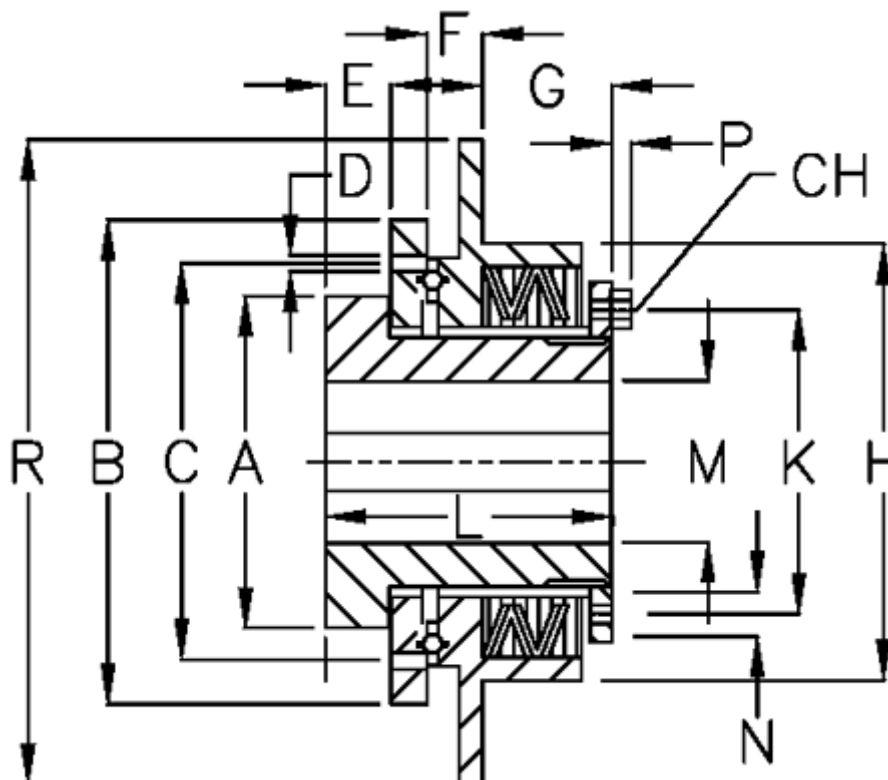

Article number: 46953512

Description: Safeguard mini E 35 M

Measures

A	= 64	F	= 7.0	P	= 4.0
B	= 90	G	= 29.0	R	= 120
C	= 80	H	= 88		
CH	= 10	K	= 70		
D	= 6xM6	L	= 65		
Disc spring mounting	= 3x1M	M max	= 35		
Disc spring version	= M - medium	M min	= 14		
E	= 17.0	N	= $\varnothing 4$		